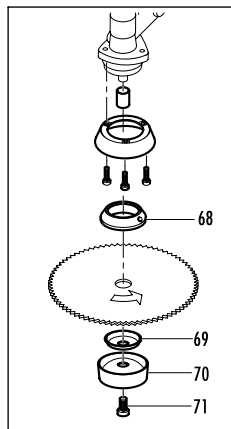

brand	PARTNER

date	FEB/04	SHEET 3/4

Model	Prefix
B 342	02

Product number
953900545

FIGURE 2