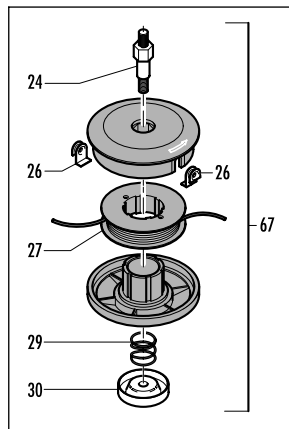

brand	PARTNER

date	FEB/04	SHEET 3/4

Model	Prefix
B 342	02

Product number
953900545

FIGURE 2