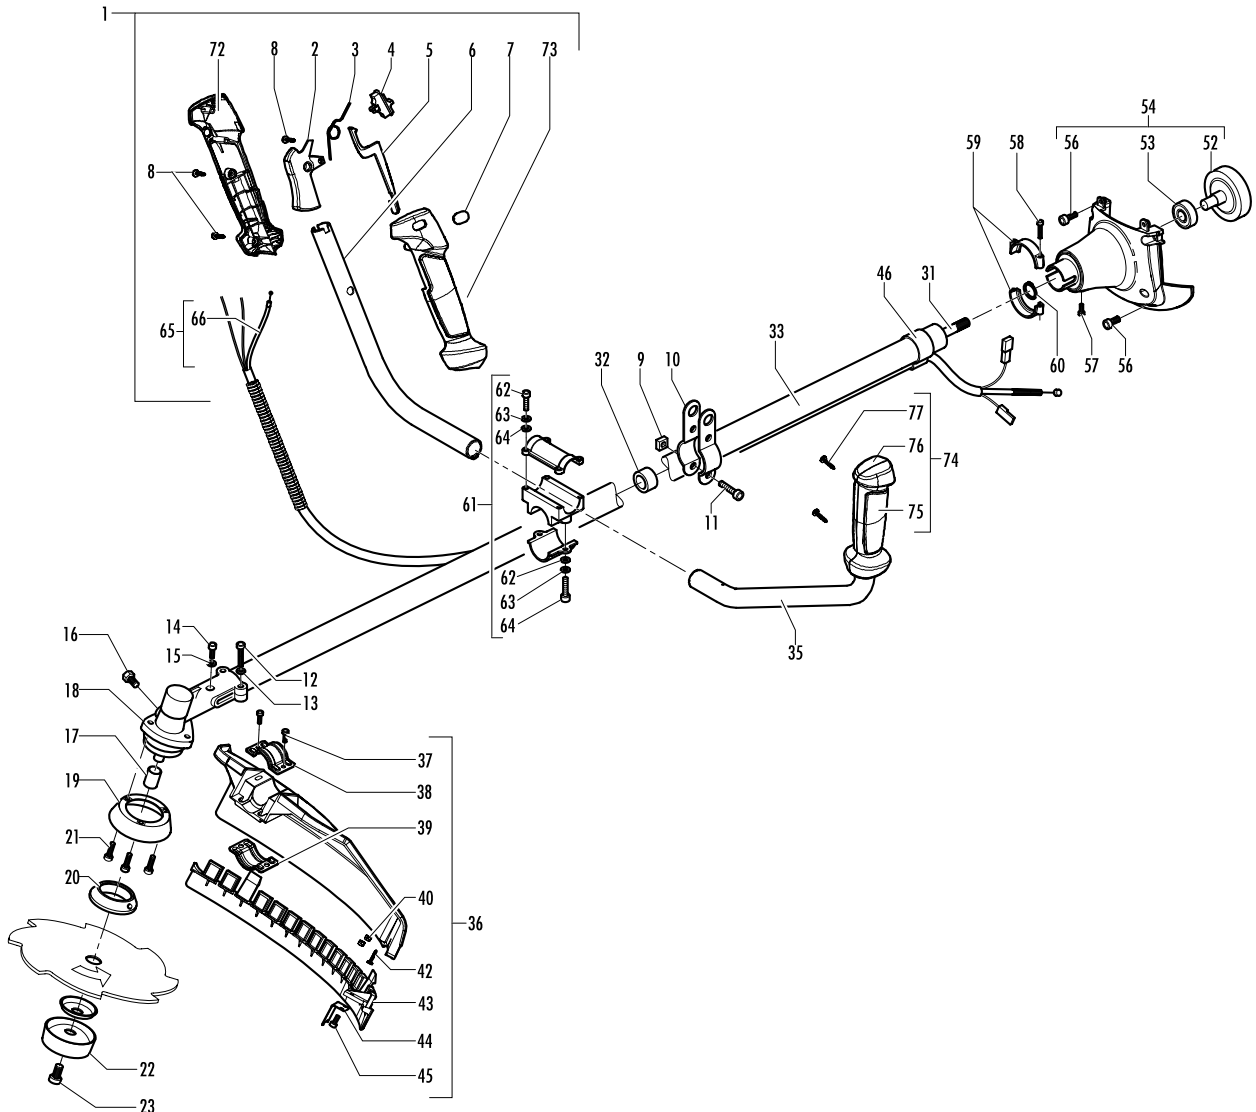

brand	PARTNER

date	FEB/04	SHEET 3/4

Model	Prefix
B 342	02

Product number
953900545

FIGURE 2