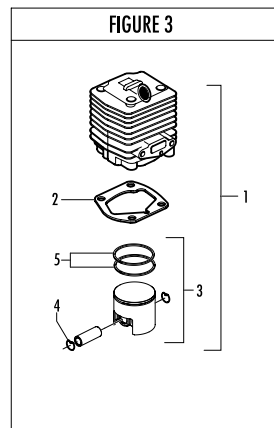

brand	PARTNER

date	FEB/04	SHEET 1/4

Model	Prefix
B 342	02

Product number
953900545

FIGURE 1