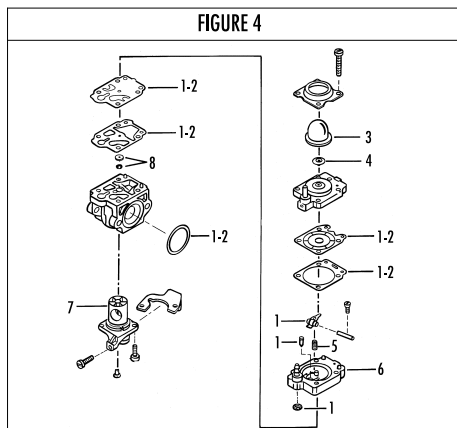

brand	PARTNER

date	FEB/04	SHEET 1/4

Model	Prefix
B 342	02

Product number
953900545

FIGURE 1