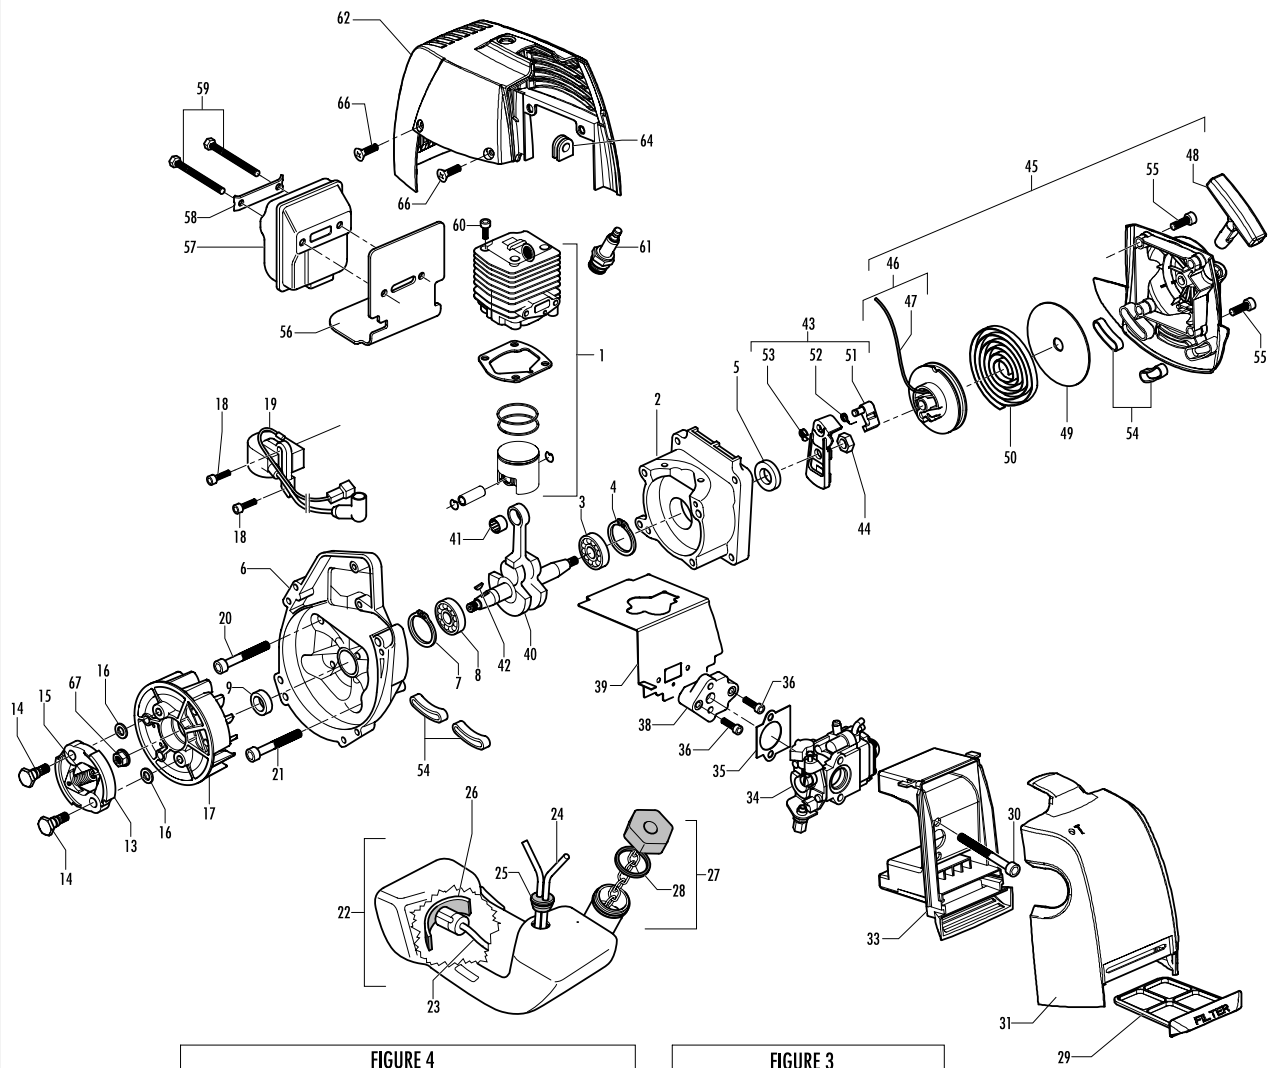

brand	PARTNER

date	FEB/04	SHEET 1/4

Model	Prefix
B 342	02

Product number
953900545

FIGURE 1