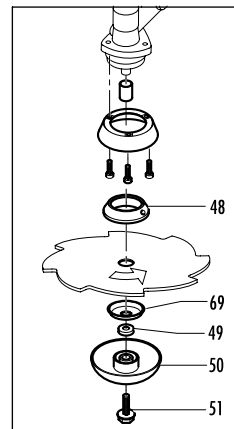

brand	PARTNER

date	FEB/04	SHEET 3/4

Model	Prefix
B 342	02

Product number
953900545

FIGURE 2